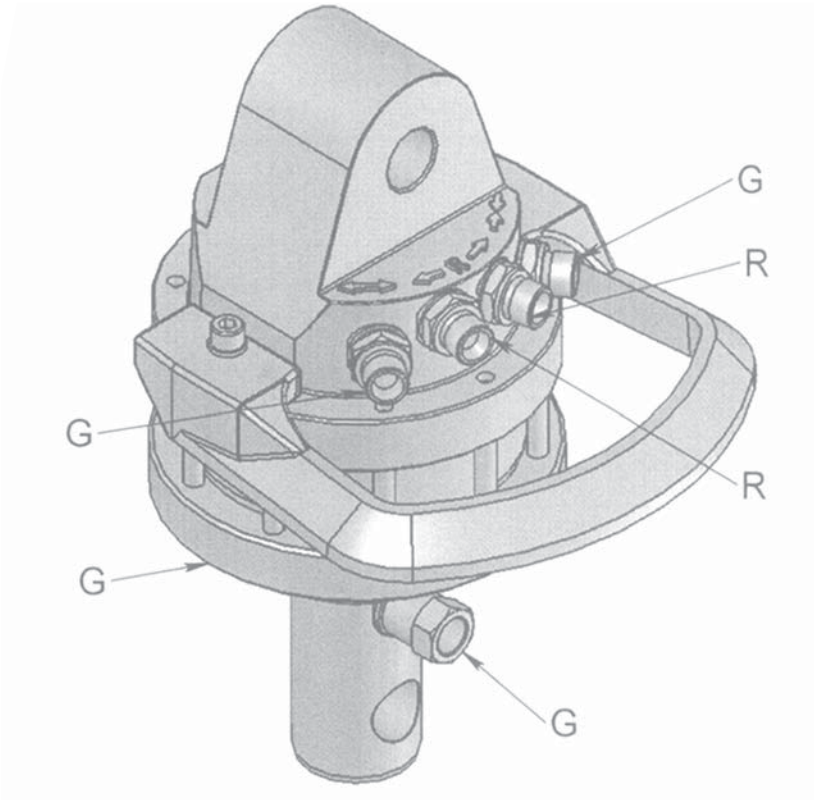

# ROTECH / IVR 3

## MODEL SPECIFICATIONS

IVR 3	16,5	3	250	10	360°	280	700	3/8"	3	8	
-------	------	---	-----	----	------	-----	-----	------	---	---	--